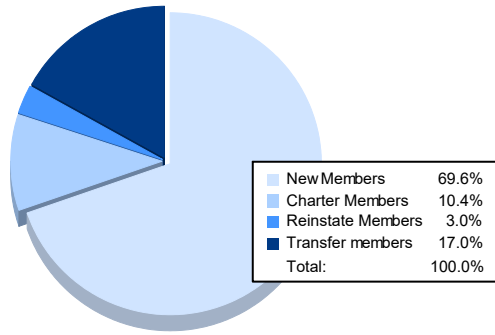

Year	New Clubs	Dropped Clubs	Gain/ Loss Clubs	New Members	Charter Members	Reinstate Members	Transfer Members	Total Member Added	Total Members Dropped	Gain/ Loss Members
2016-2017	1	4	-3	185	40	3	11	239	238	1
2017-2018	2	3	-1	104	60	7	11	182	305	-123
2018-2019	2	5	-3	120	78	5	18	221	267	-46
2019-2020	2	2	0	123	71	6	8	208	198	10
2020-2021	0	5	-5	94	14	4	23	135	228	-93
<b>Average</b>	<b>1</b>	<b>4</b>	<b>-2</b>	<b>125</b>	<b>53</b>	<b>5</b>	<b>14</b>	<b>197</b>	<b>247</b>	<b>-50</b>

### Membership Composition June 2021 Cumulative