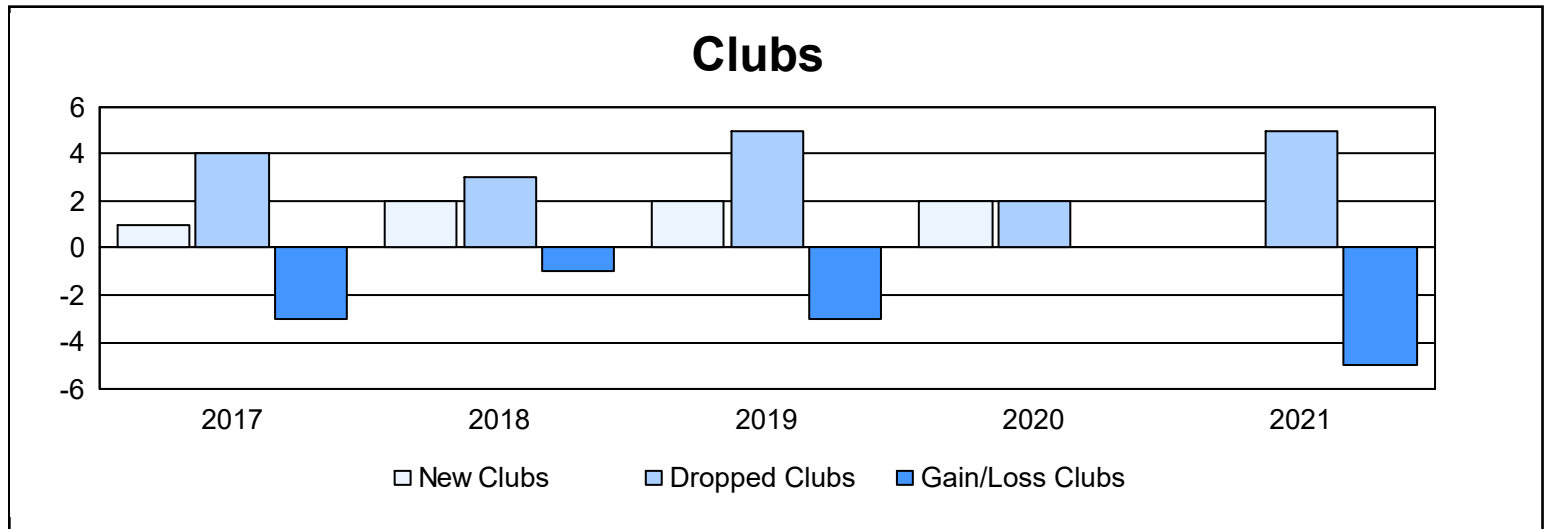

Year	New Clubs	Dropped Clubs	Gain/ Loss Clubs	New Members	Charter Members	Reinstate Members	Transfer Members	Total Member Added	Total Members Dropped	Gain/ Loss Members
2016-2017	1	4	-3	185	40	3	11	239	238	1
2017-2018	2	3	-1	104	60	7	11	182	305	-123
2018-2019	2	5	-3	120	78	5	18	221	267	-46
2019-2020	2	2	0	123	71	6	8	208	198	10
2020-2021	0	5	-5	94	14	4	23	135	228	-93
<b>Average</b>	<b>1</b>	<b>4</b>	<b>-2</b>	<b>125</b>	<b>53</b>	<b>5</b>	<b>14</b>	<b>197</b>	<b>247</b>	<b>-50</b>

### Membership Composition June 2021 Cumulative