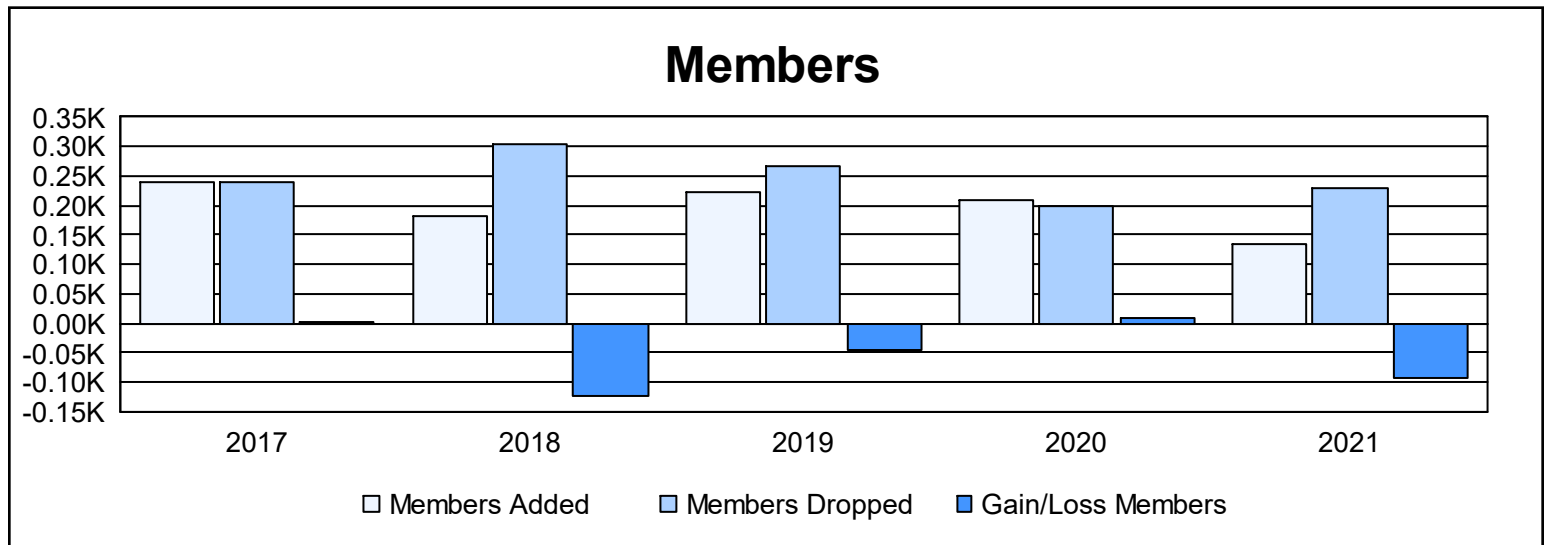

Year	New Clubs	Dropped Clubs	Gain/ Loss Clubs	New Members	Charter Members	Reinstate Members	Transfer Members	Total Member Added	Total Members Dropped	Gain/ Loss Members
2016-2017	1	4	-3	185	40	3	11	239	238	1
2017-2018	2	3	-1	104	60	7	11	182	305	-123
2018-2019	2	5	-3	120	78	5	18	221	267	-46
2019-2020	2	2	0	123	71	6	8	208	198	10
2020-2021	0	5	-5	94	14	4	23	135	228	-93
<b>Average</b>	<b>1</b>	<b>4</b>	<b>-2</b>	<b>125</b>	<b>53</b>	<b>5</b>	<b>14</b>	<b>197</b>	<b>247</b>	<b>-50</b>

### Membership Composition June 2021 Cumulative